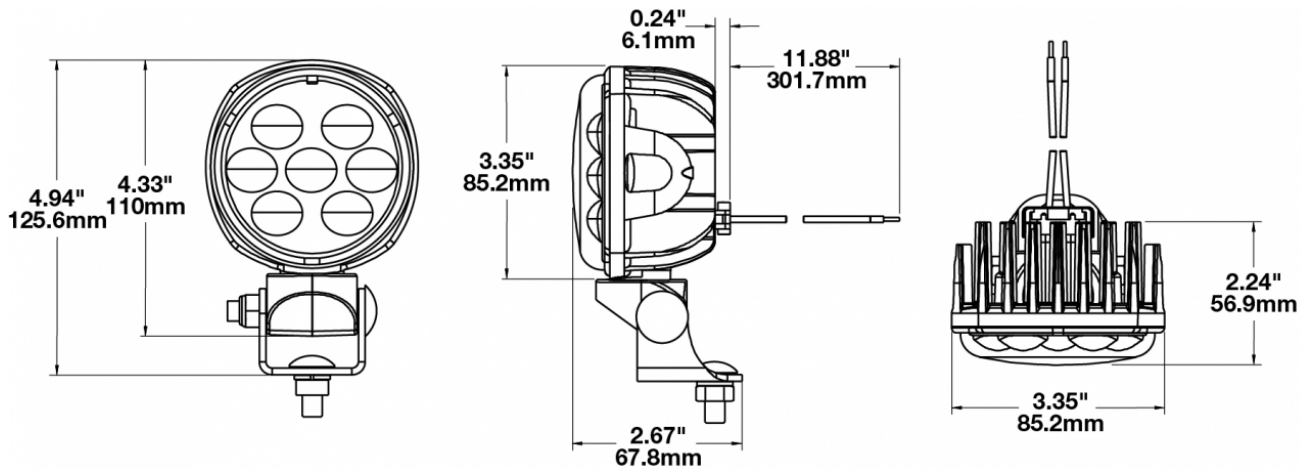

## PRODUCT INFORMATION

---

<b>Description</b>	12-24V LED Work Light with Trapezoid Pattern
<b>Height</b>	125.48 mm / 4.94 in
<b>Width</b>	85.09 mm / 3.35 in
<b>Depth</b>	56.90 mm / 2.24 in
<b>Shape</b>	Round
<b>Outer Lens Material</b>	Polycarbonate
<b>Outer Lens Color</b>	Clear
<b>Housing Material</b>	Die-Cast Aluminum
<b>Housing Color</b>	Black
<b>Bezel Color</b>	Clear
<b>Mounting Hardware Description</b>	(x1) Bracket and Swivel
<b>Mounting Type</b>	Pedestal
<b>Minimum Operating Temperature</b>	-40 °C / -40 °F
<b>Maximum Operating Temperature</b>	85 °C / 185 °F
<b>Connector or Wiring</b>	Packard# 12084167
<b>Mating Connector</b>	Packard#12059183
<b>Product Weight</b>	1.40 lbs / 0.64 kgs
<b>Shipping Weight</b>	1.45 lbs / 0.66 kgs

## PRODUCT DIMENSIONS